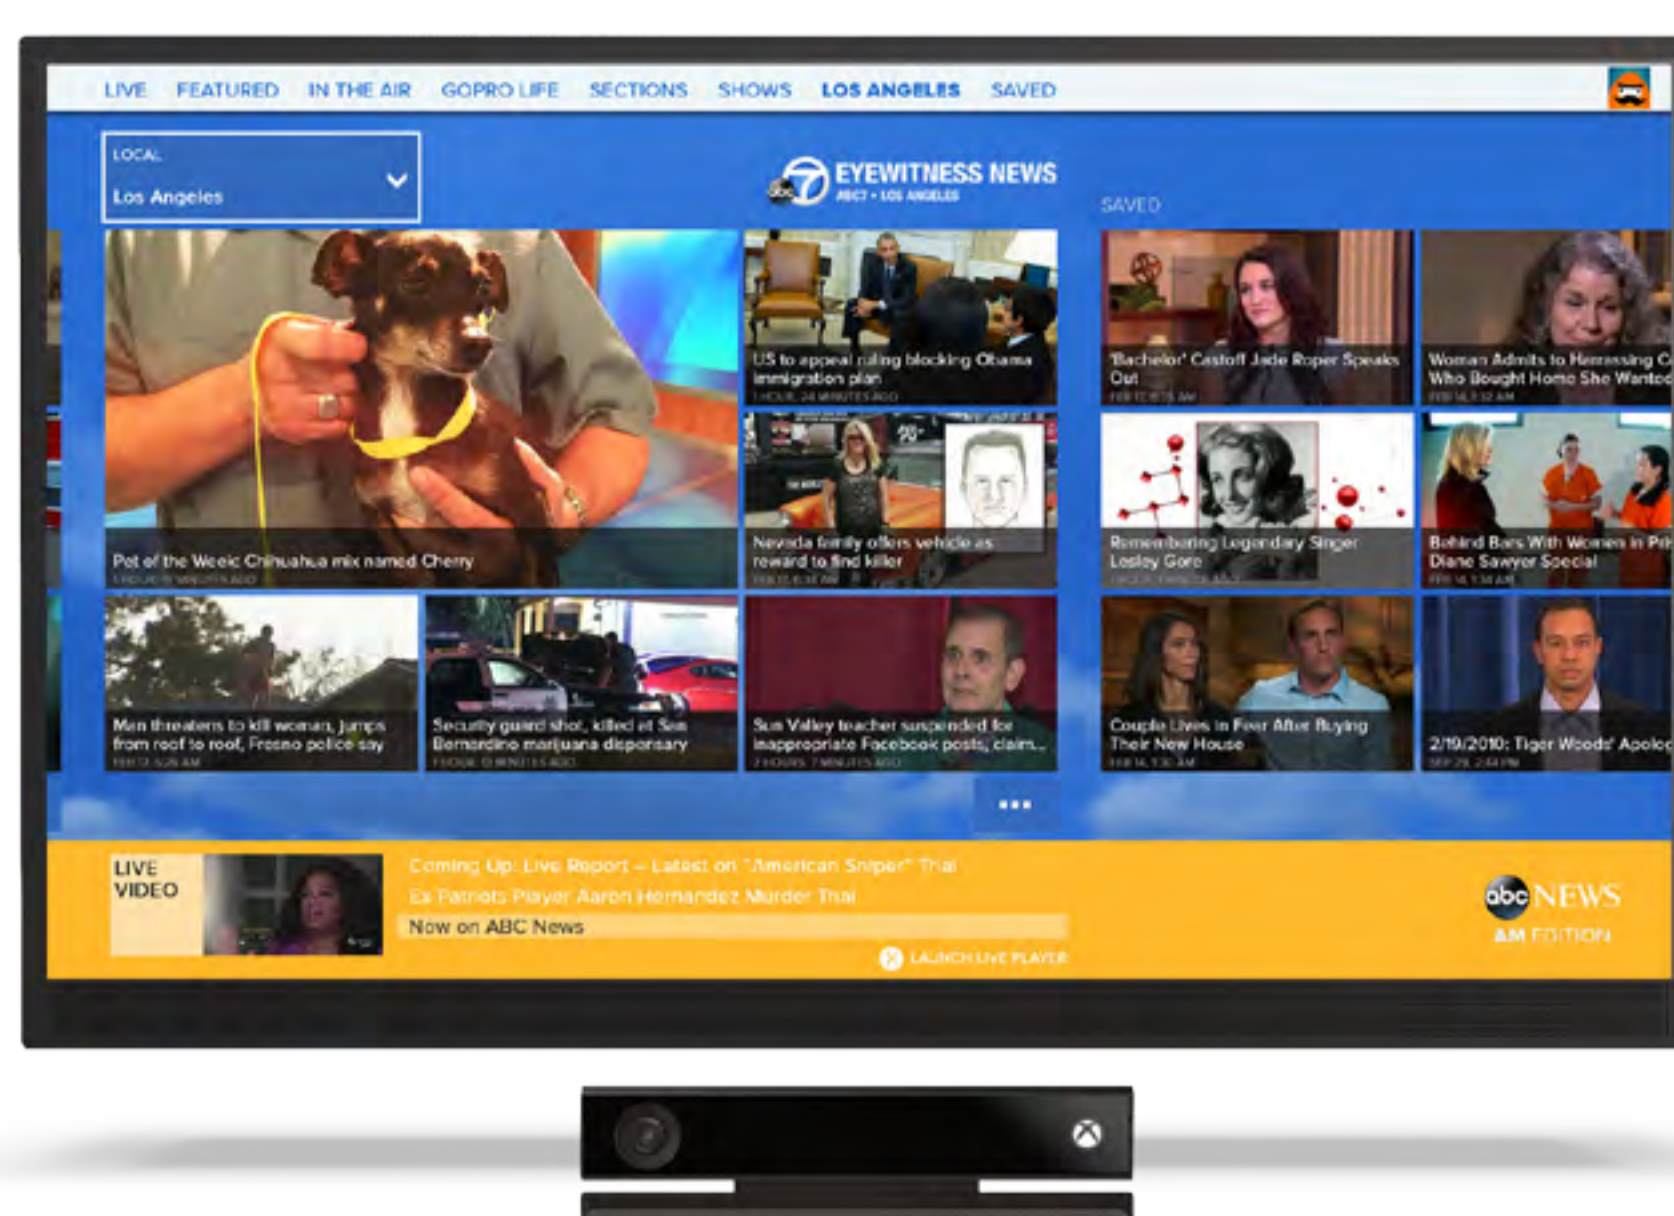

In our partnership with ABC News, we've taken the traditional news experience and reinvented it.

## Dynamic, Adaptable Interface and Layout

The interface environment will adapt to fit the time of day, the day of the week, the events of the time and the selected region. Intro videos, background animations, a breaking news bar and day parting are just some of the adaptable features that we've added to enhance immersion within the news experience.

## Powerful Feature Controls

Viewers of ABC News have more control over their experience than ever before with added functionalities that leverage the platform. Squeezeback, for example gives users control over the news by arranging the following content segments however they choose, while also being recommended content based on their viewing history patterns.

## Effective Sorting, Recommendations and Access to Content

Users are given complete control over what content they are presented and this was a priority in our design process. We've built in multiple embedded players, the ability to save videos and a powerful recommendation system to make that possible.