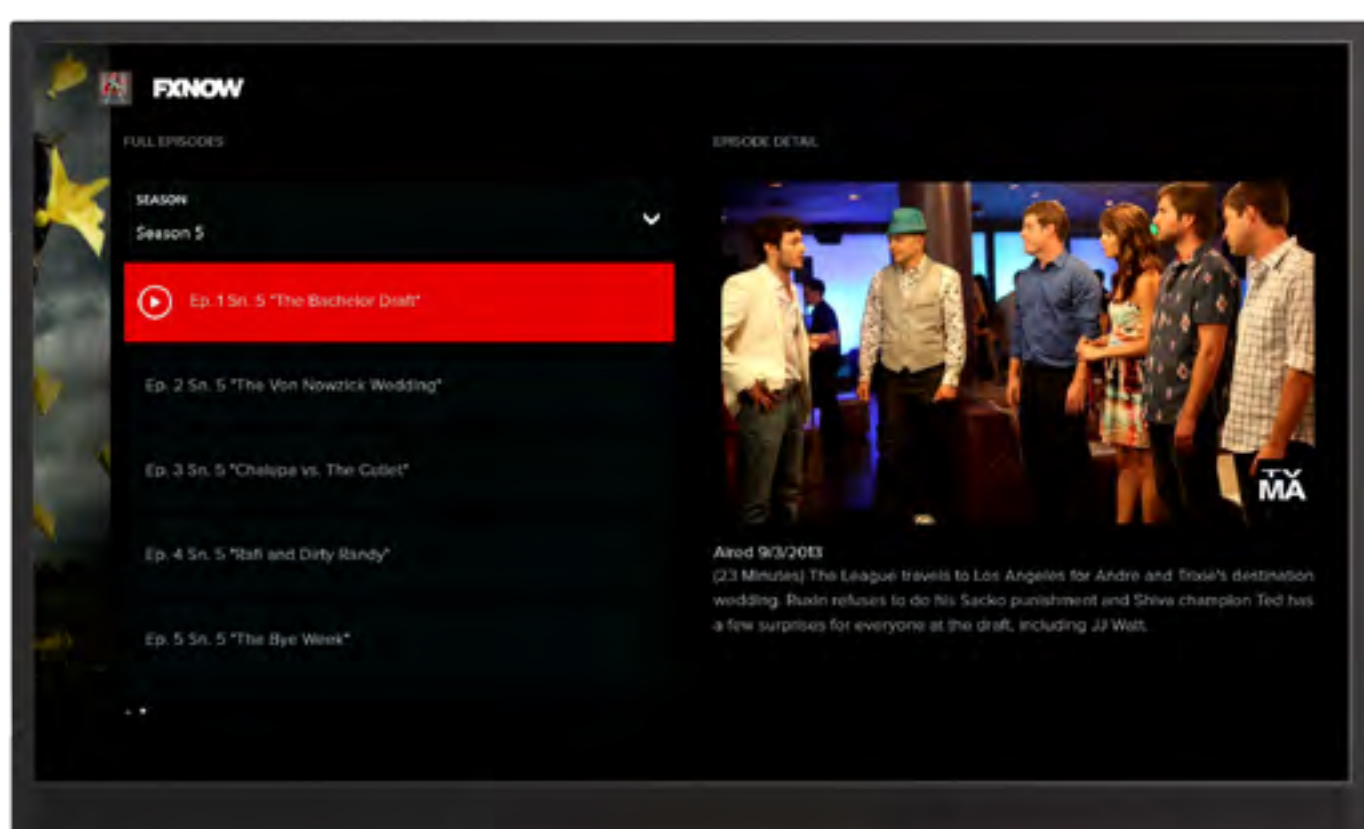

We delivered a unique Xbox One experience that is unmistakably FXNOW.

## Breaking the Mold

We were challenged to build an intuitive experience that integrates vertical scrolling with T-Panel navigation.

## Optimized with Kinect

We built the FXNOW application for Xbox One to be the optimal Kinect experience. Through the integration of custom voice commands and expanded language support, we've made finding the best FXNOW movies and TV shows easy for everyone.