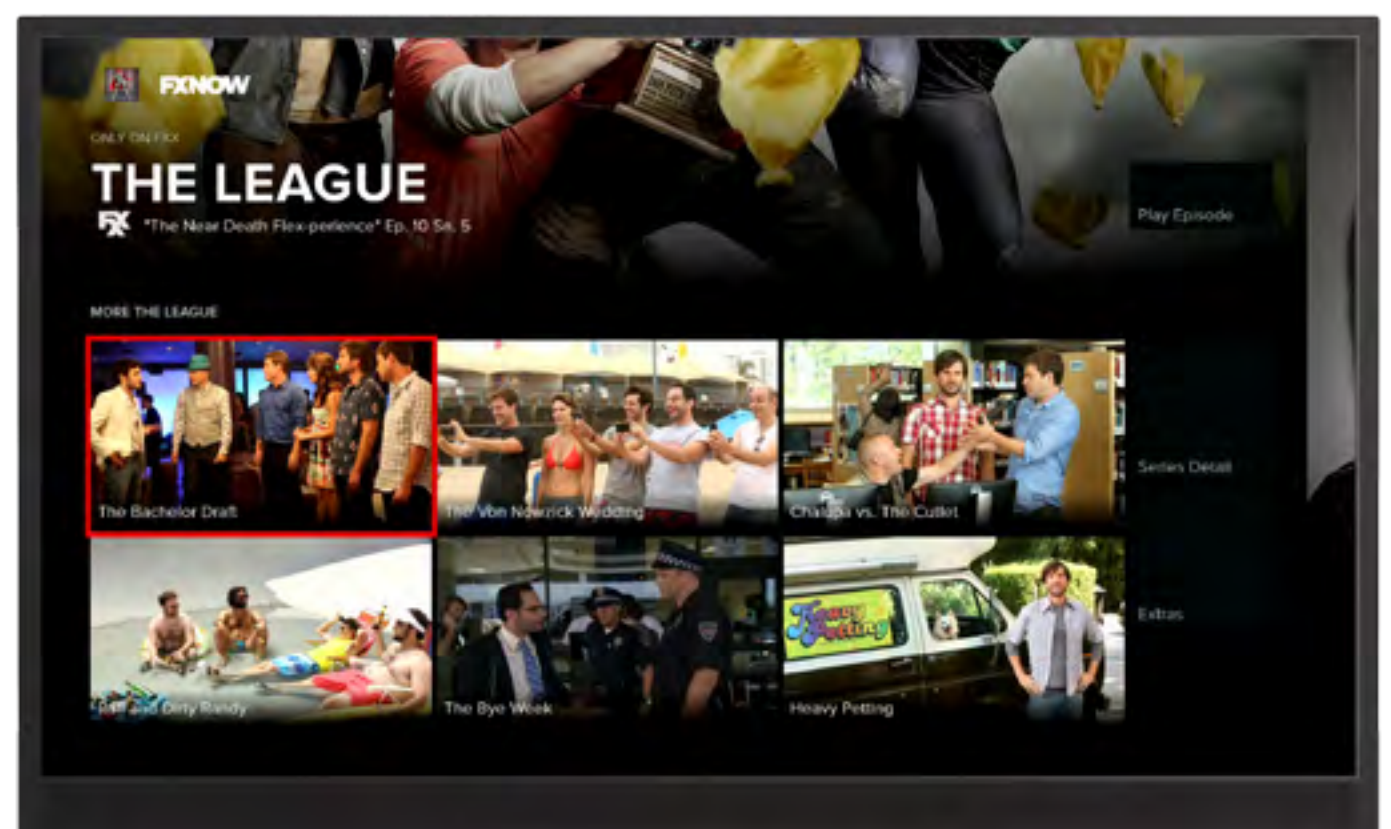

We delivered a unique Xbox One experience that is unmistakably FXNOW.

## Breaking the Mold

We were challenged to build an intuitive experience that integrates vertical scrolling with T-Panel navigation.

## Optimized with Kinect

We built the FXNOW application for Xbox One to be the optimal Kinect experience. Through the integration of custom voice commands and expanded language support, we've made finding the best FXNOW movies and TV shows easy for everyone.