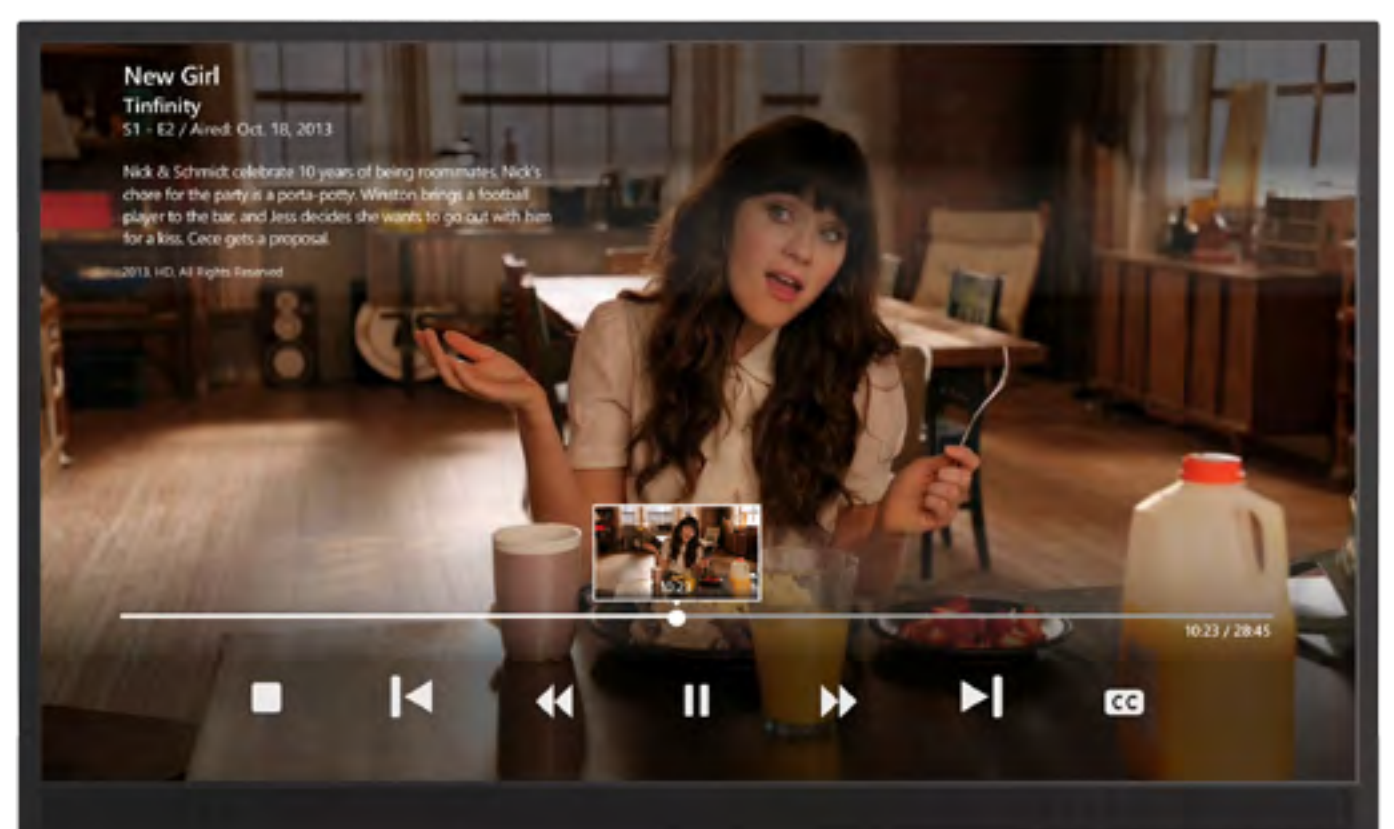

## Breaking the Mold

We were challenged to build an intuitive experience that integrates vertical scrolling with T-Panel navigation.

## Optimized with Kinect

We built the FXNOW application for Xbox One to be the optimal Kinect experience. Through the integration of custom voice commands and expanded language support, we've made finding the best FXNOW movies and TV shows easy for everyone.