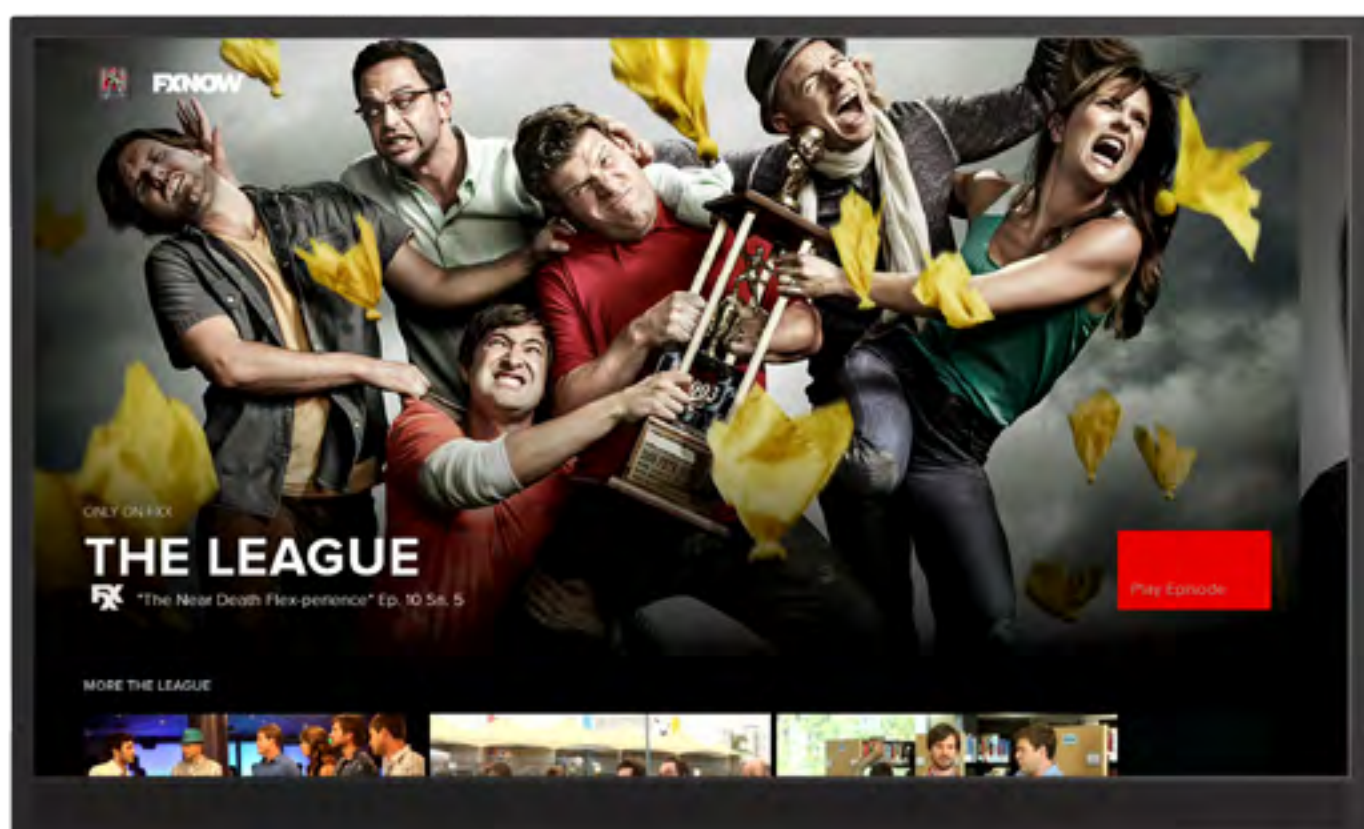

We delivered a unique Xbox One experience that is unmistakably FXNOW.

## Breaking the Mold

We were challenged to build an intuitive experience that integrates vertical scrolling with T-Panel navigation.

## Optimized with Kinect

We built the FXNOW application for Xbox One to be the optimal Kinect experience. Through the integration of custom voice commands and expanded language support, we've made finding the best FXNOW movies and TV shows easy for everyone.